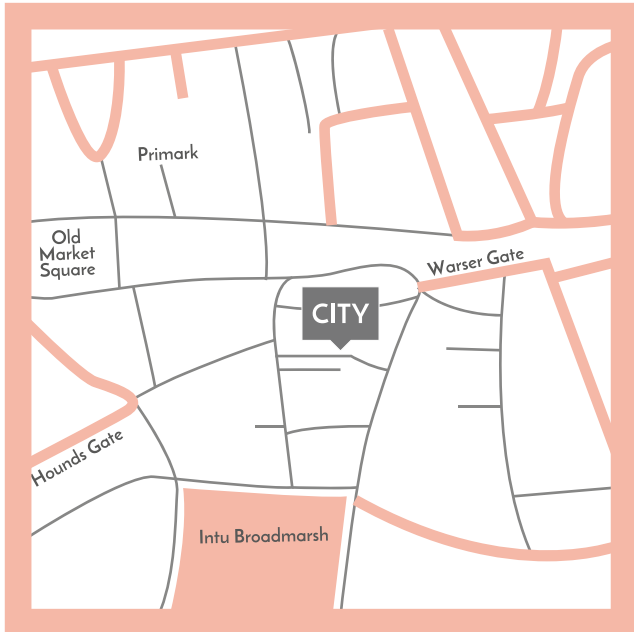

DIRECTIONS

CITY

Nottingham City Centre

5 Bridlesmith Walk
Nottingham,
NG1 2HB

WB

West Bridgford

12 Tudor Square,
West Bridgford,
Nottingham,
NG2 6BT

Opening Times,
Monday to Saturday
10am - 5pm