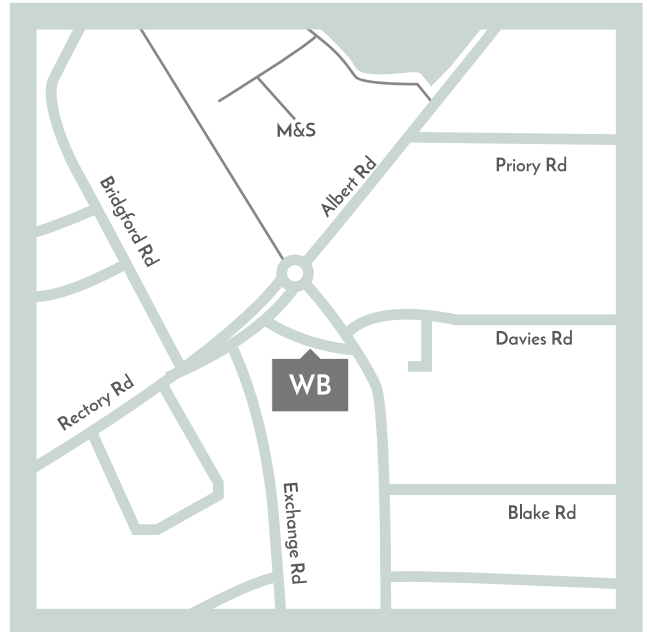

DIRECTIONS

CITY

Nottingham City Centre

5 Bridlesmith Walk
Nottingham,
NG1 2HB

WB

West Bridgford

12 Tudor Square,
West Bridgford,
Nottingham,
NG2 6BT

Opening Times,
Monday to Saturday
10am - 5pm